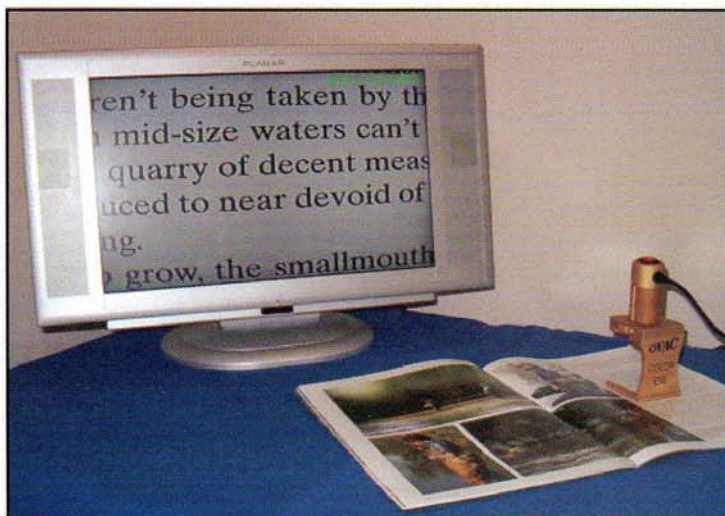

Color-Eye Magnifier and Golden-Eye B&W Magnifier

Affordable portable magnifiers.

Home Helper and Travel companion.

Portable Magnifiers that are perfect for home use and convenient for travel. They will allow you to read your mail, newspaper, medicine bottles and recipes. Use the **GOLDEN-EYE** for black and white images or the **COLOR-EYE** for any color viewing. Includes a Flex-Arm that will allow for hands free operation, lower magnifications, and write under capability. The image is positive contrast only. An optional Reverse Image Box is available.

FEATURES:

- * High Sensitivity CCD camera
- * Versatile - Works on any TV
- * Magnification Ranges:
 - 13" TV 9-32x
 - 20" TV 14-49x
 - 27" TV 18-65x
- * Light weight & portable - weighs only 6 ounces
- * Miniature size - fits in the palm of your hand
- * Standard power usage - plug into any home outlet
- * Optional X-Y table is available